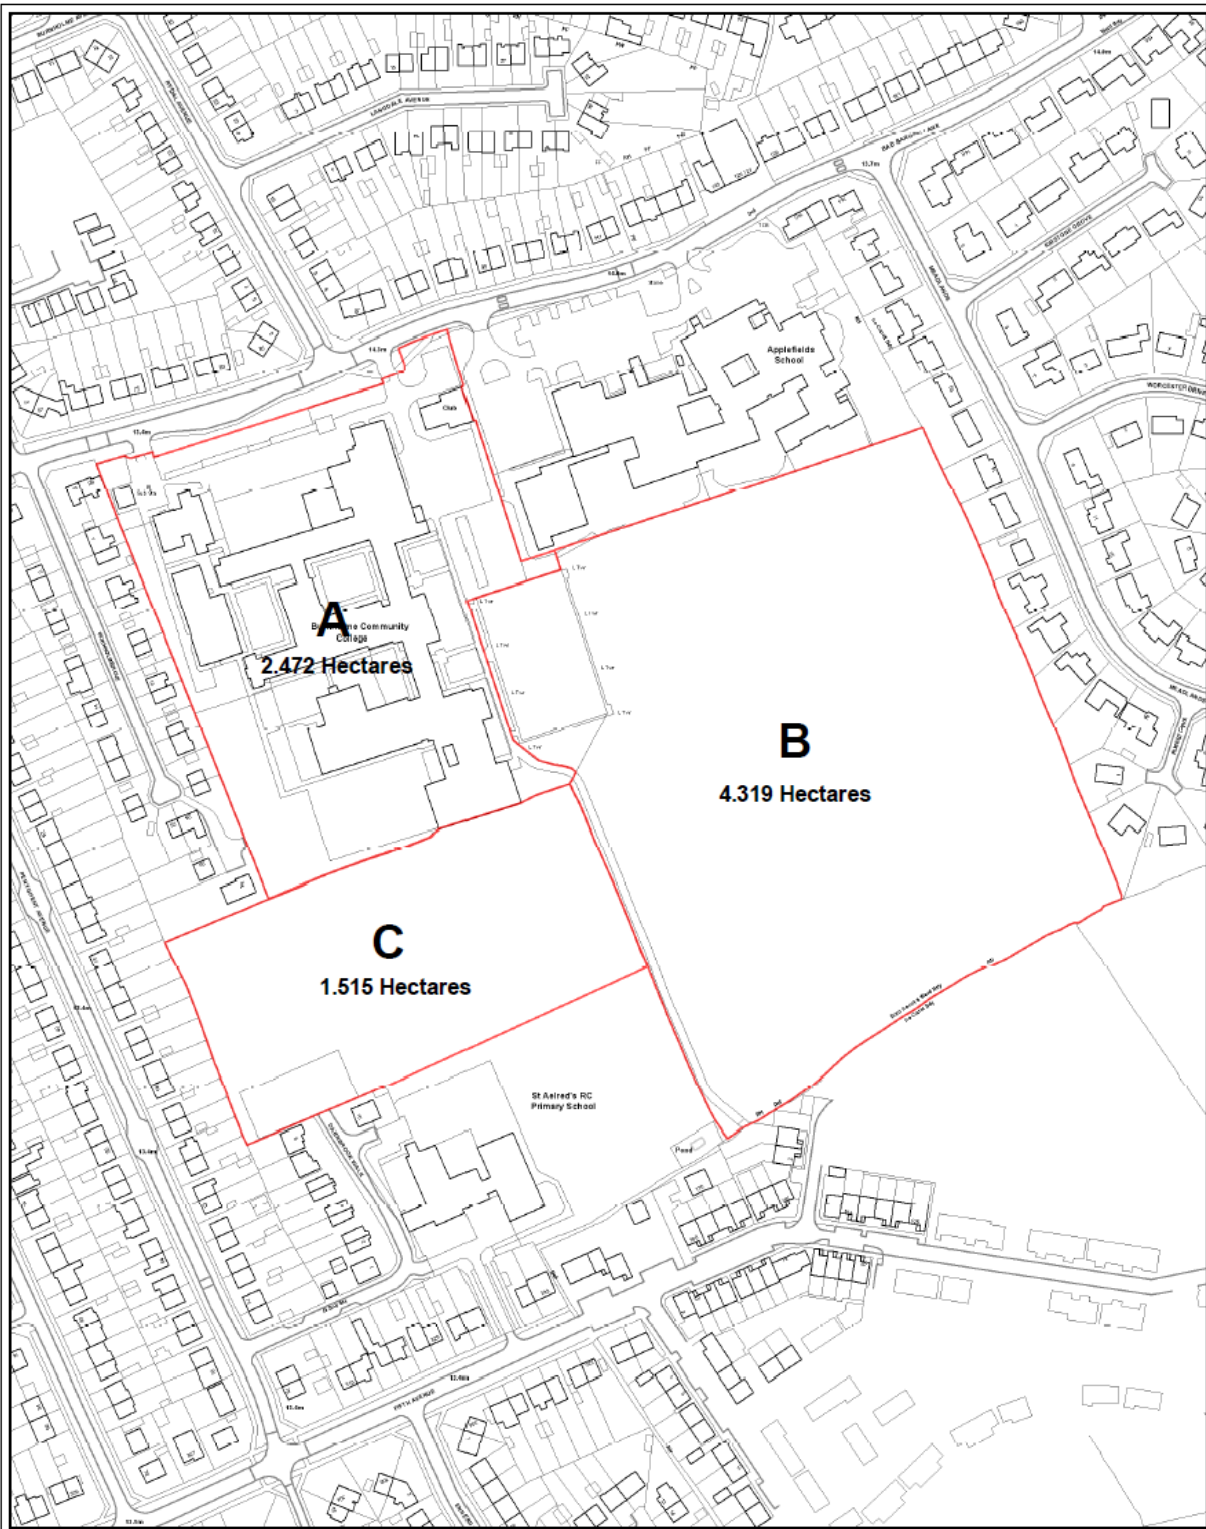

Plan A: The Burnholme Site

CBSS
Asset & Property Management

Land at Burnholme

SCALE 1:2,500

DRAWN BY: DH

DATE: 14/04/2015

Originating Group:

Asset & Property Management

Drawing No.

E00532_27

Reproduced from the Ordnance Survey with the permission of the Controller of Her Majesty's Stationery Office © Crown copyright. Unauthorised reproduction infringes Crown copyright and may lead to prosecution or civil proceedings. City of York Council 100020818